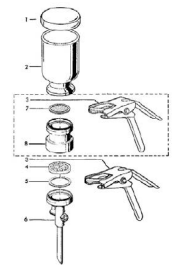

SETTING 1 : Universal Filtration with Disc Membrane

Universal column for assembled filter holders KM-N

- Item COLUMNKKM-N

Stainless steel Device of diameter 25/47/50 mm

COMPLETE SYSTEM

- Item KSL47500 : Assembled filter holder KSR 47mm -500ml
- Item KSL47250 : Assembled filter holder KSR 47mm -250ml
- Item KSL47100 : Assembled filter holder KSR 47mm -100ml

GVS PRODUCTS TO OFFER

- ALL DISC MEMBRANE WITH DIAMETER 47mm
- GRAVI-SEAL WITH STOPPER ITEM SILISTOPPERK8B-10
- ZAP-CAP WITH STOPPER ITEM SILISTOPPERK8B-10
- EXTRACTOR EtBr WITH STOPPER ITEM SILISTOPPERK8B-10