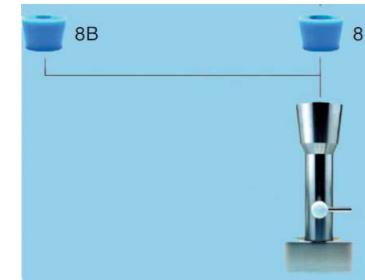

Componible Modular Filtration Manifold

- Item MANIFOLDKRAMP1 : 1 Position filtration Manifold base
- Item MANIFOLDKRAMP3 : 3 Position filtration Manifold base
- Item MANIFOLDKRAMP4 : 4 Position filtration Manifold base
- Item MANIFOLDKRAMP6 : 6 Position filtration Manifold base

SETTING 1 : Universal Filtration with Disc Membrane

Universal column for assembled filter holders KM-N

- Item COLUMNKKM-N

Stainless steel Device of diameter 25/47/50 mm

COMPLETE SYSTEM

- Item KSL47500 : Assembled filter holder KSR 47mm -500ml
- Item KSL47250 : Assembled filter holder KSR 47mm -250ml
- Item KSL47100 : Assembled filter holder KSR 47mm -100ml